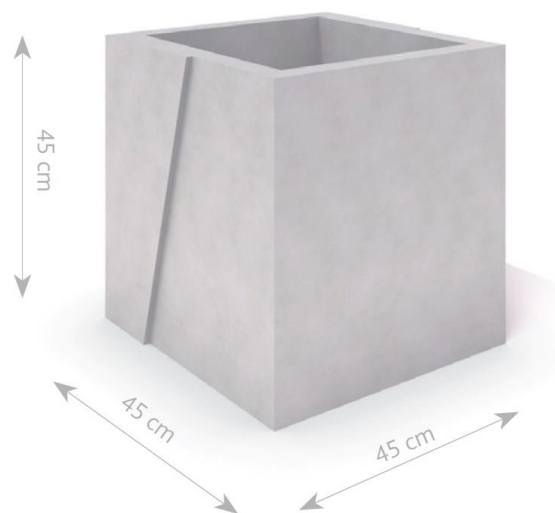

**DECO white concrete planter 01**

Code – ST-05-DCRB-001

**DECO grey concrete planter 01**

Code-ST-05-DCRS-001

Weight – 75 kg

Material – concrete