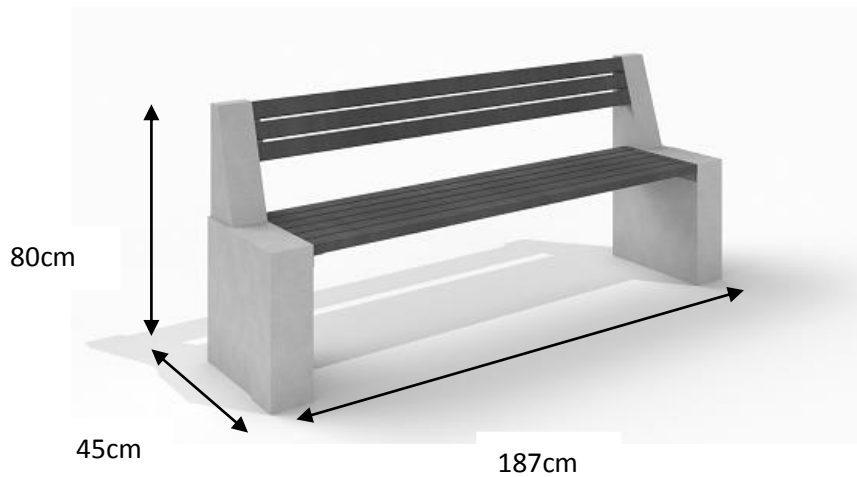

**DECO white concrete bench 9**

Code – ST-01-DCRB-009

**DECO grey concrete bench 9**

Code – ST-01-DCRS-009

Dimensions – 1,87 x 0,45 x 0,8m

Weight -167kg

Material – concrete, wood spruce