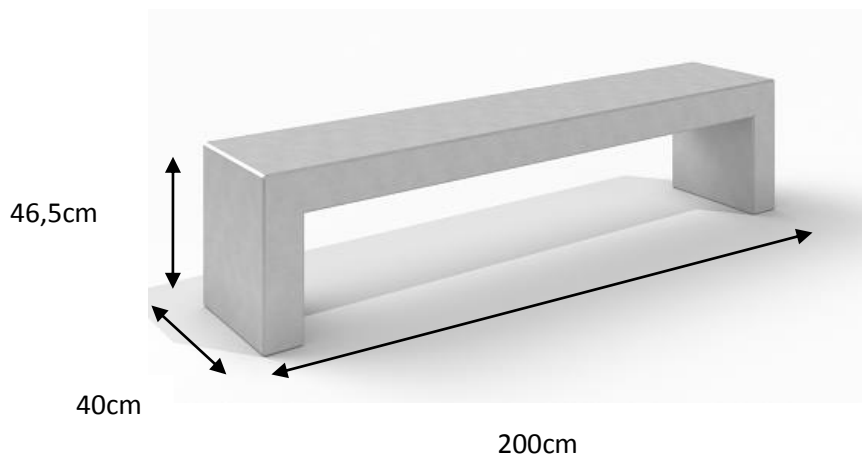

DECO white concrete bench 8

Code – ST-01-DCRB-008

DECO grey concrete bench 8

Code – ST-01-DCRS-008

Dimensions – 2,00x 0,4 x 0,465m

Weight -210/340 KG

Material – concrete, wood spruce

Colors of wood