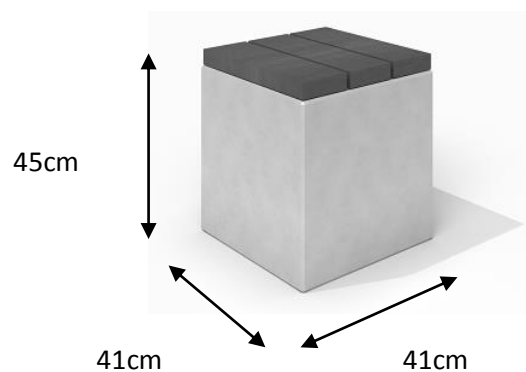

**DECO white concrete bench 6**

Code – ST-01-DCRB-006

**DECO grey concrete bench 6**

Code – ST-01-DCRS-006

Dimensions – 0,41x 0,41 x 0,45m

Weight -165kg

Material – concrete, wood spruce

---