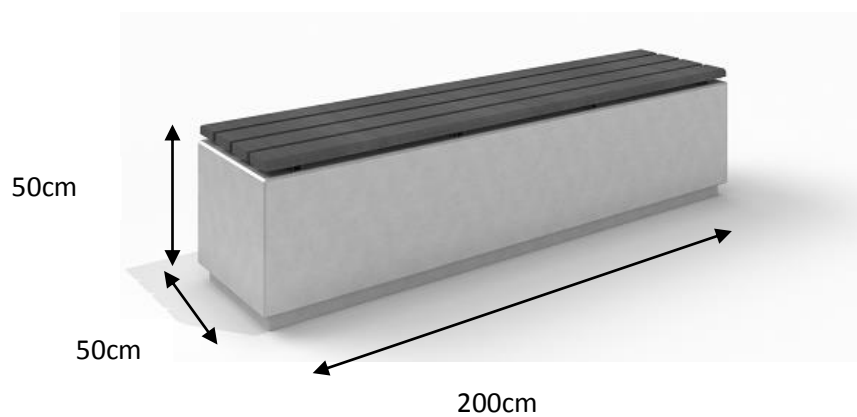

DECO white concrete bench 4

Code – ST-01-DCRB-004

DECO grey concrete bench 4

Code – ST-01-DCRS-004

Dimensions – 2,0x 0,50 x 0, 50m

Weight –750/1.100kg

Material – concrete, wood spruce

Colors of wood