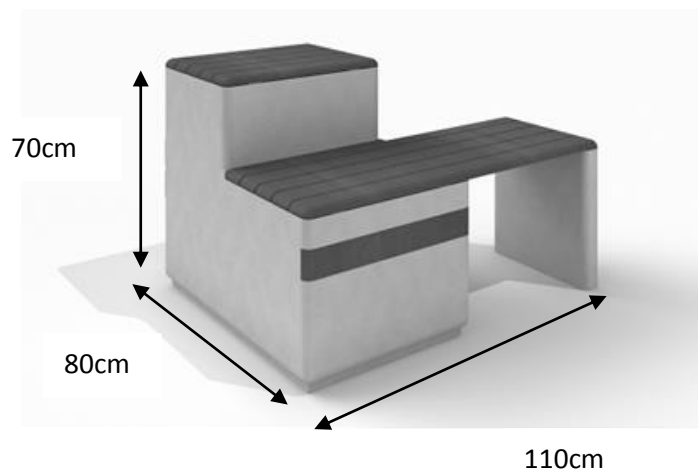

DECO white concrete bench 13

Code – ST-01-DCRB-013

DECO grey concrete bench 13

Code – ST-01-DCRS-013

Dimensions – 1,10x0,8x0,7m

Weight -317kg

Material – concrete, wood spruce

Colors of wood