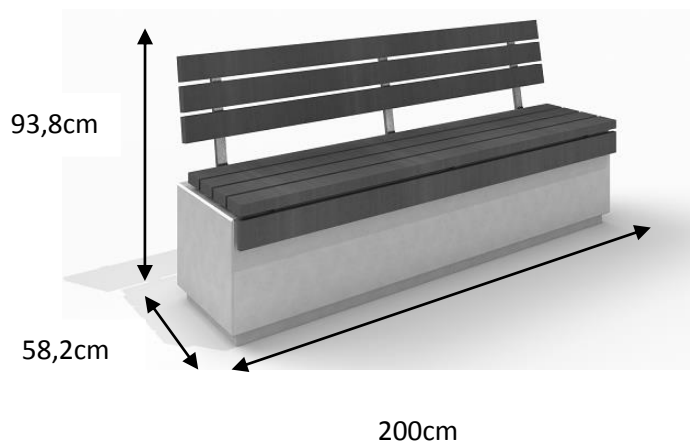

**DECO white concrete bench 1**

Code – ST-01-DCRB-001

**DECO grey concrete bench 1**

Code-ST-01-DCRS-001

Dimensions – 2,0x 0,582 x 0, 938m

Weight – 1.100kg

Material – concrete, wood spruce