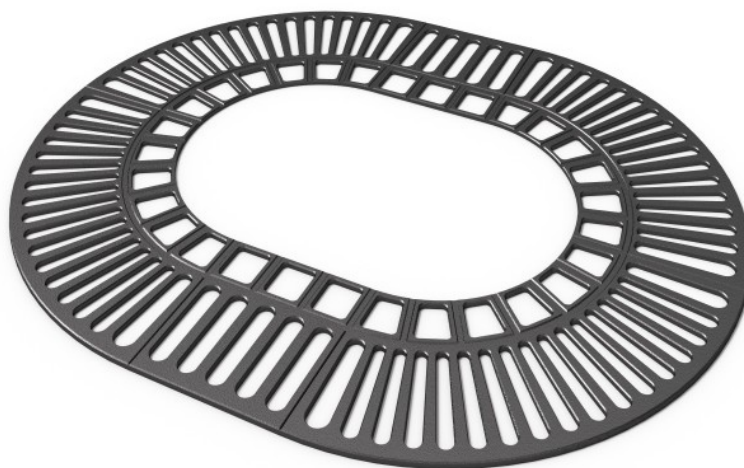

# Tree Grille 3B

Code: Gr-KW-012

## Description

Urban system product. Tree grille made out of cast iron.

## Product details

- Dimensions (LxW): 1,25 x 1,55 m
- Overall weight: 90 kg

## Materials

The construction is made of cast-iron.