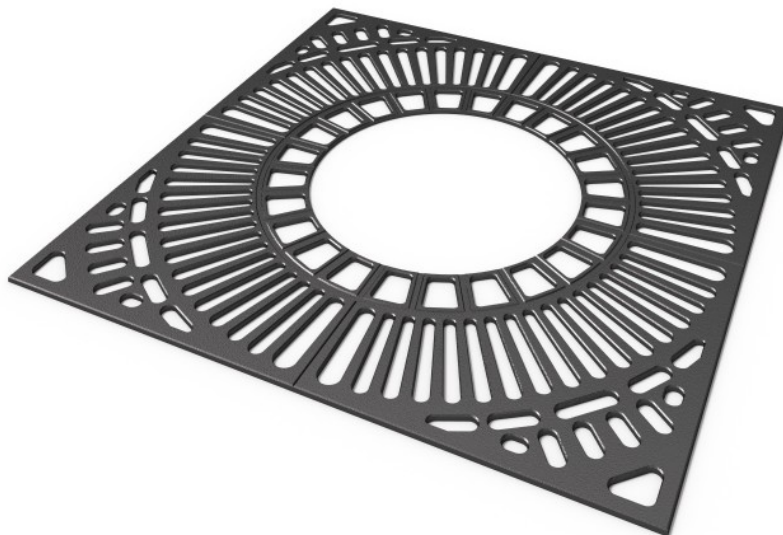

# Tree Grille 2A

Code: GR-KW-006

## Description

Urban system product. Tree grille made out of cast iron.

## Product details

- Dimensions (LxW): 1,25 x 1,25 m
- Diameter of the opening: 58 cm
- Overall weight: 76 kg

## Materials

The construction is made of cast-iron.