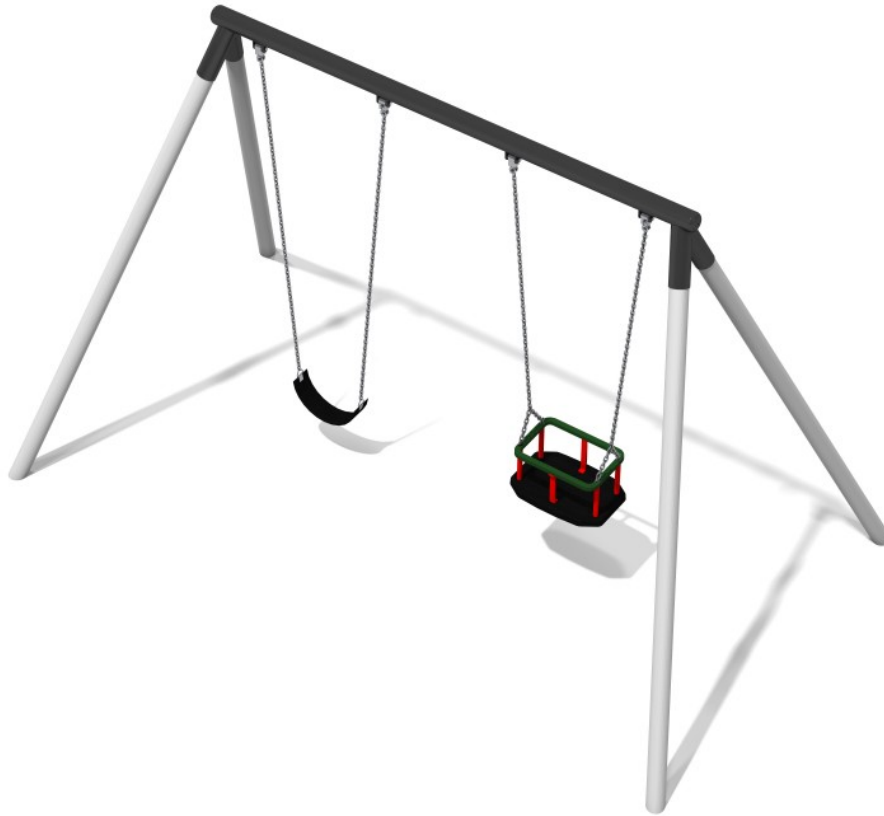

LAVENDER 6

Code: GM1602-T-bf

Description

Double swing with flex seat and baby box seat dedicated for baby and 1 person. Color of construction is grey and graphite, color of seats is black.

Playground device consists of

- 1x flex seat suspended on the chains
- 1x baby box seat suspended on the chains
- 1x frame stand on 4 legs

Product details

- Dimensions: 3,48 x 1,97 x 2,29 m
- Safety area: 2,89 x 7,60 m

- Free fall height: 1,30 m
- A certificate confirming compatibility with norm EN 1176

Materials

Construction made of galvanized steel and powder painted.