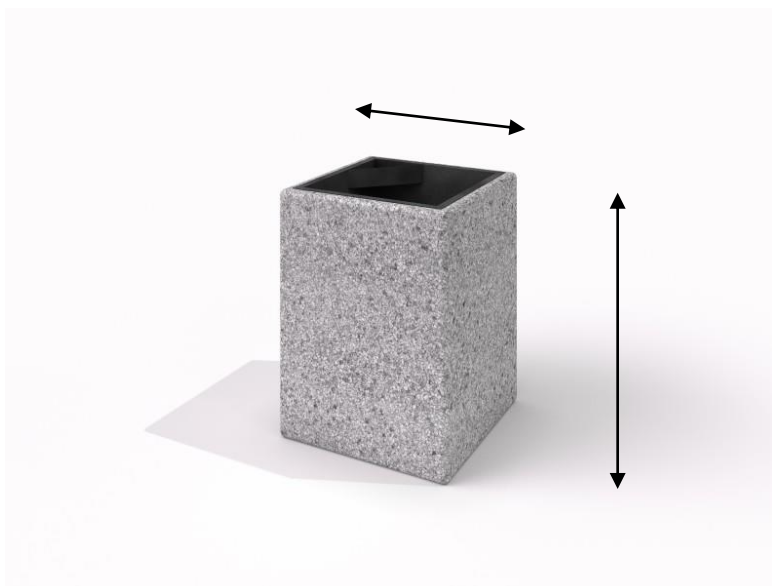

**Concrete trash bin 05**

Code – KT-03-CR-003

Material – concrete

Weight- 140kg

45cm

60cm

## Colors of concrete

River stone

River stone colored red

Grits white-black 1

Grits black -white 2

Granite grits

Sienna grits

White grits