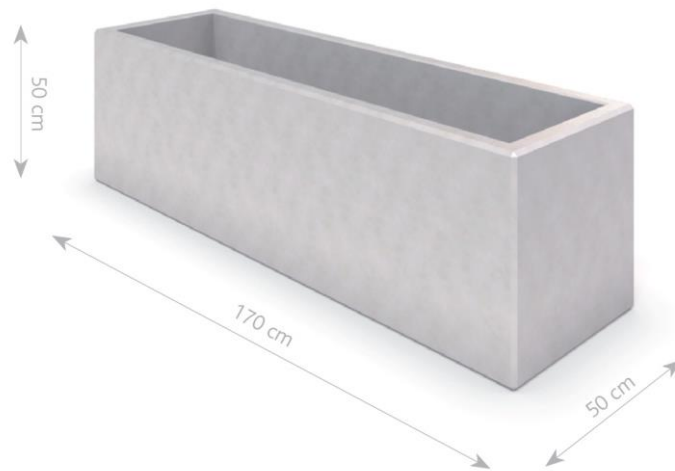

**DECO white concrete planter 04**

Code – ST-05-DCRB-004

**DECO grey concrete planter 04**

Code-ST-05-DCRS-004

Weight – 420 kg

Material – concrete

## Colors of concrete

*PAINTED CONCRETE*

*WHITE*

*GREY*