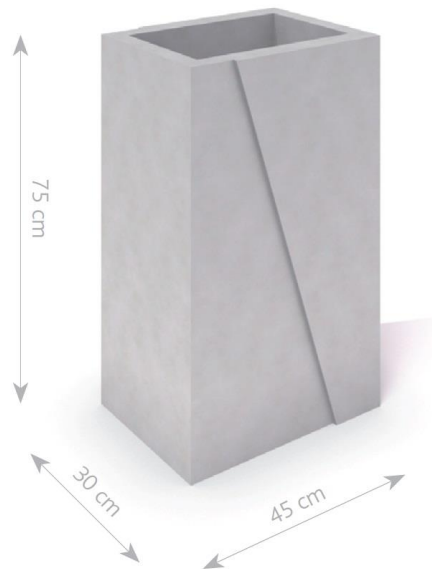

DECO white concrete planter 02

Code – ST-05-DCRB-002

DECO grey concrete planter 02

Code-ST-05-DCRS-002

Weight – 139 kg

Material – concrete

Colors of concrete

PAINTED CONCRETE