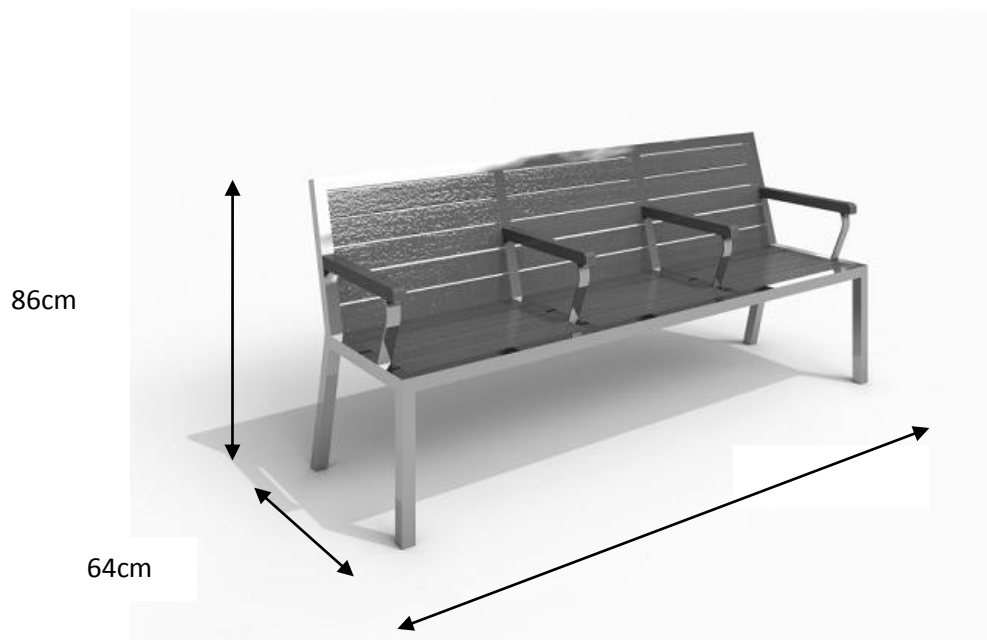

Stainless steel bench 10

Code – KH-01-NX-010

Material – stainless steel, wood spruce

Colors of wood

dark

light

86cm

64cm

200cm