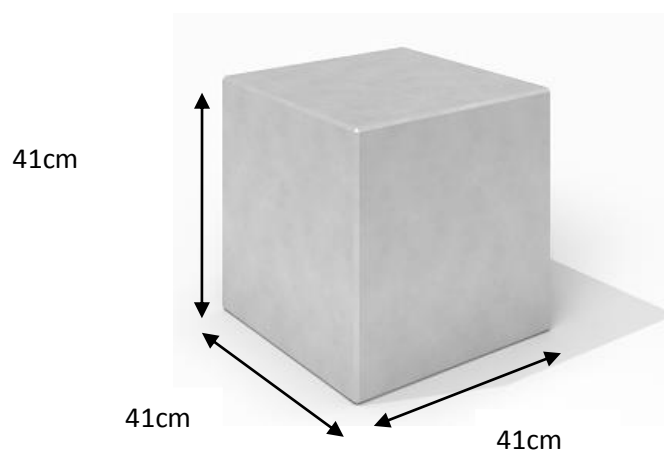

DECO white concrete bench 7

Code – ST-01-DCRB-007

DECO grey concrete bench 7

Code – ST-01-DCRS-007

Dimensions – 0,41 x 0,41 x 0,41m

Weight -160 kg

Material – concrete, wood spruce

Colors of wood