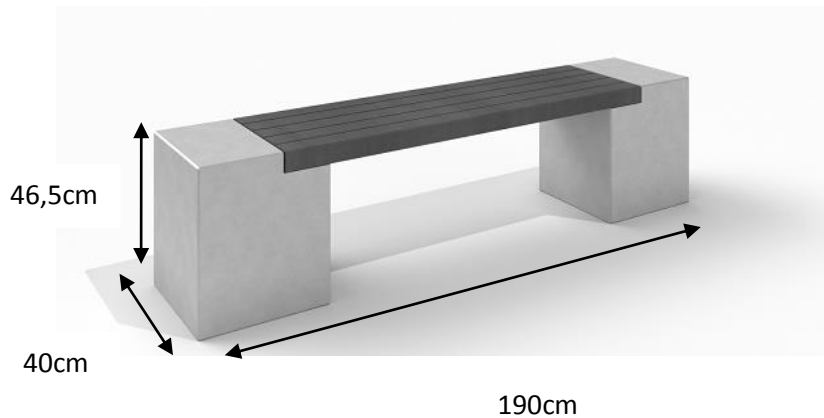

**DECO white concrete bench 11**

Code – ST-01-DCRB-011

**DECO grey concrete bench 11**

Code – ST-01-DCRS-011

Dimensions – 1,9 x 0,4 x 0,465 m

Weight -300kg

Material – concrete, wood spruce

---