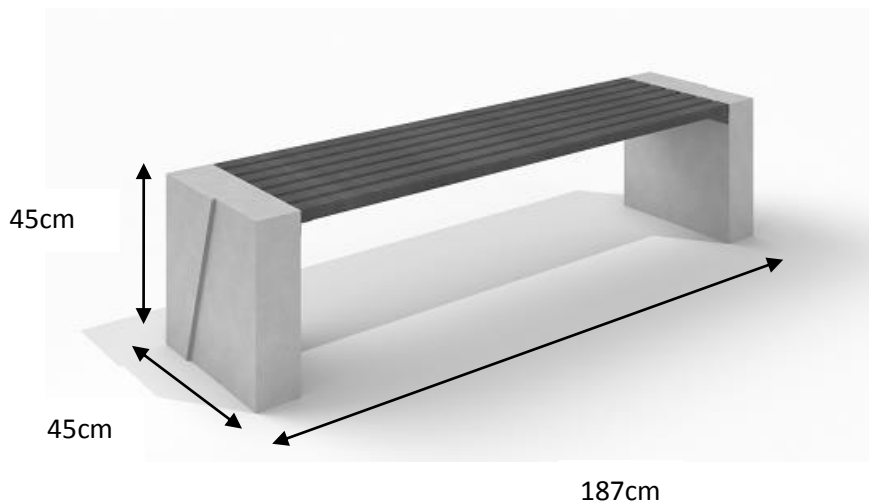

DECO white concrete bench 10

Code – ST-01-DCRB-010

DECO grey concrete bench 10

Code – ST-01-DCRS-010

Dimensions – 1,87 x 0,45 x 0,45m

Weight -140kg

Material – concrete, wood spruce

Colors of wood